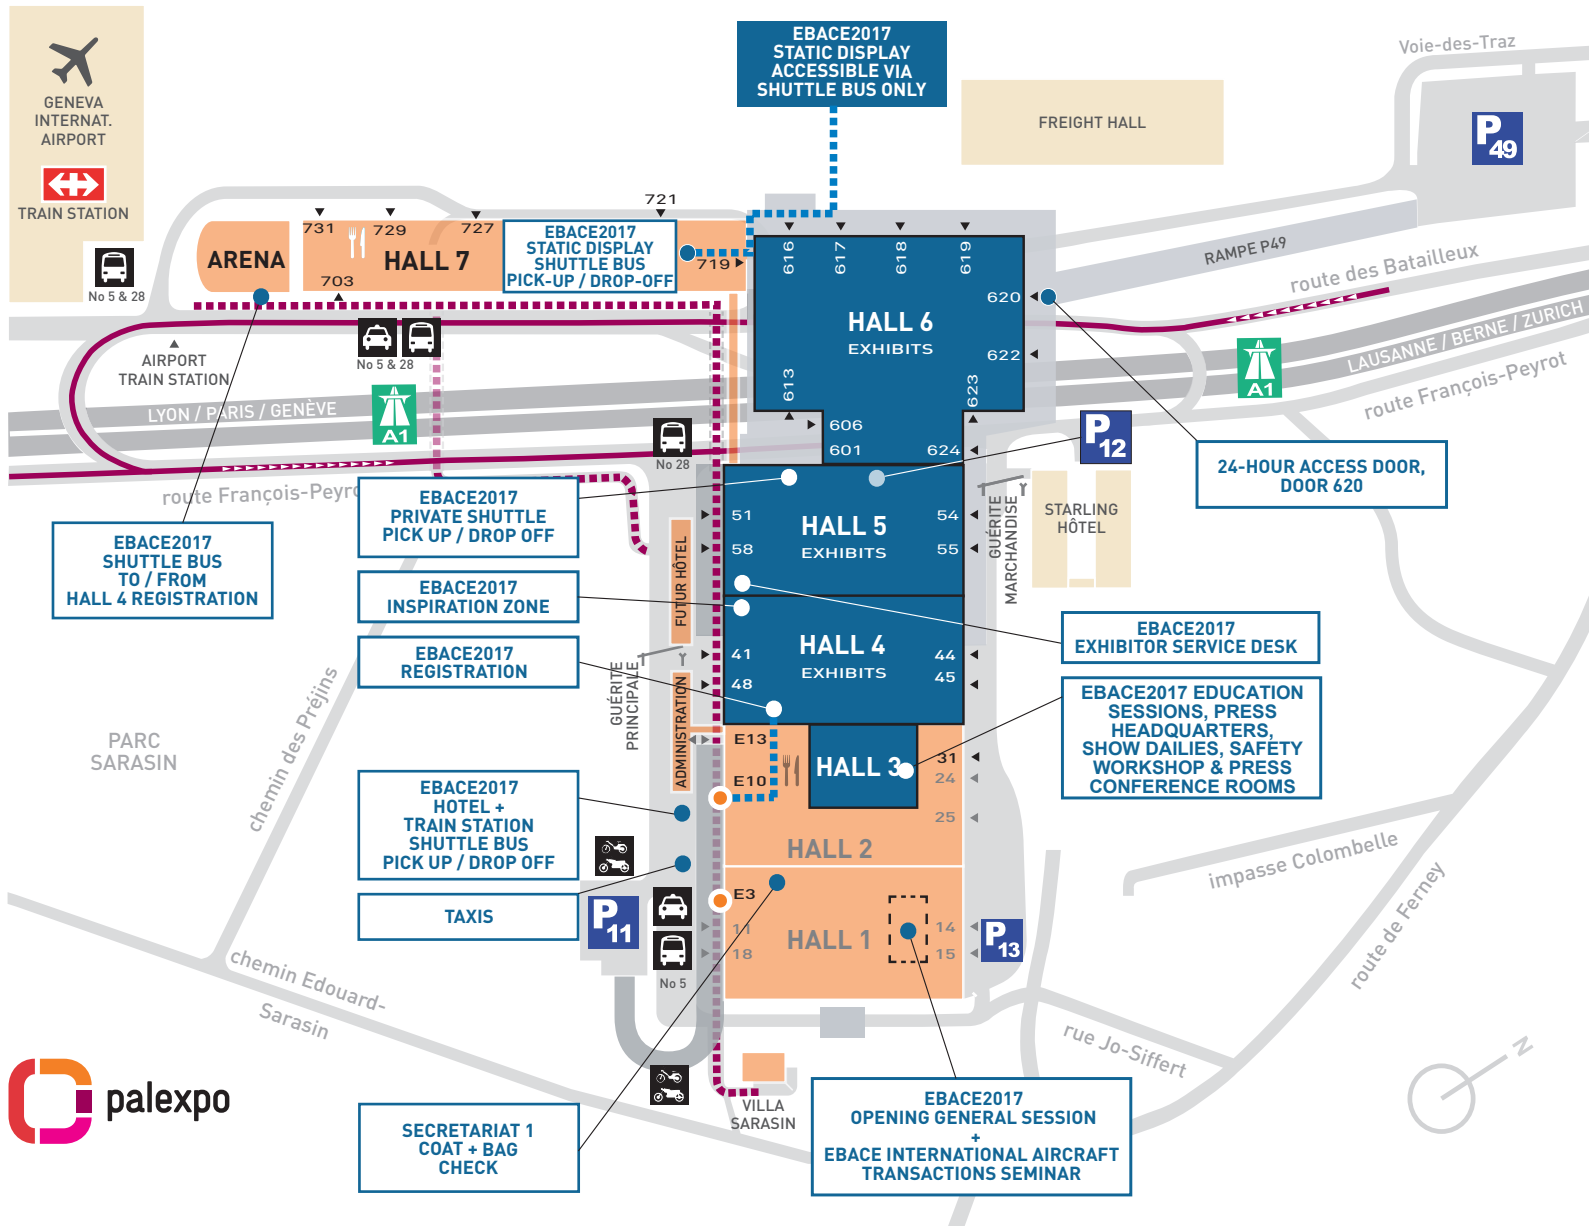

# PALEXPO OVERVIEW

**EBACE**  
22-24 MAY 2017 | GENEVA

-  GOODS ACCESS
-  PEDESTRIAN ACCESS
-  MOTORWAY
-  ROAD
-  CAR PARK ACCESS
-  GENEVA INTERNATIONAL AIRPORT
-  GENEVA-AIRPORT TRAIN STATION