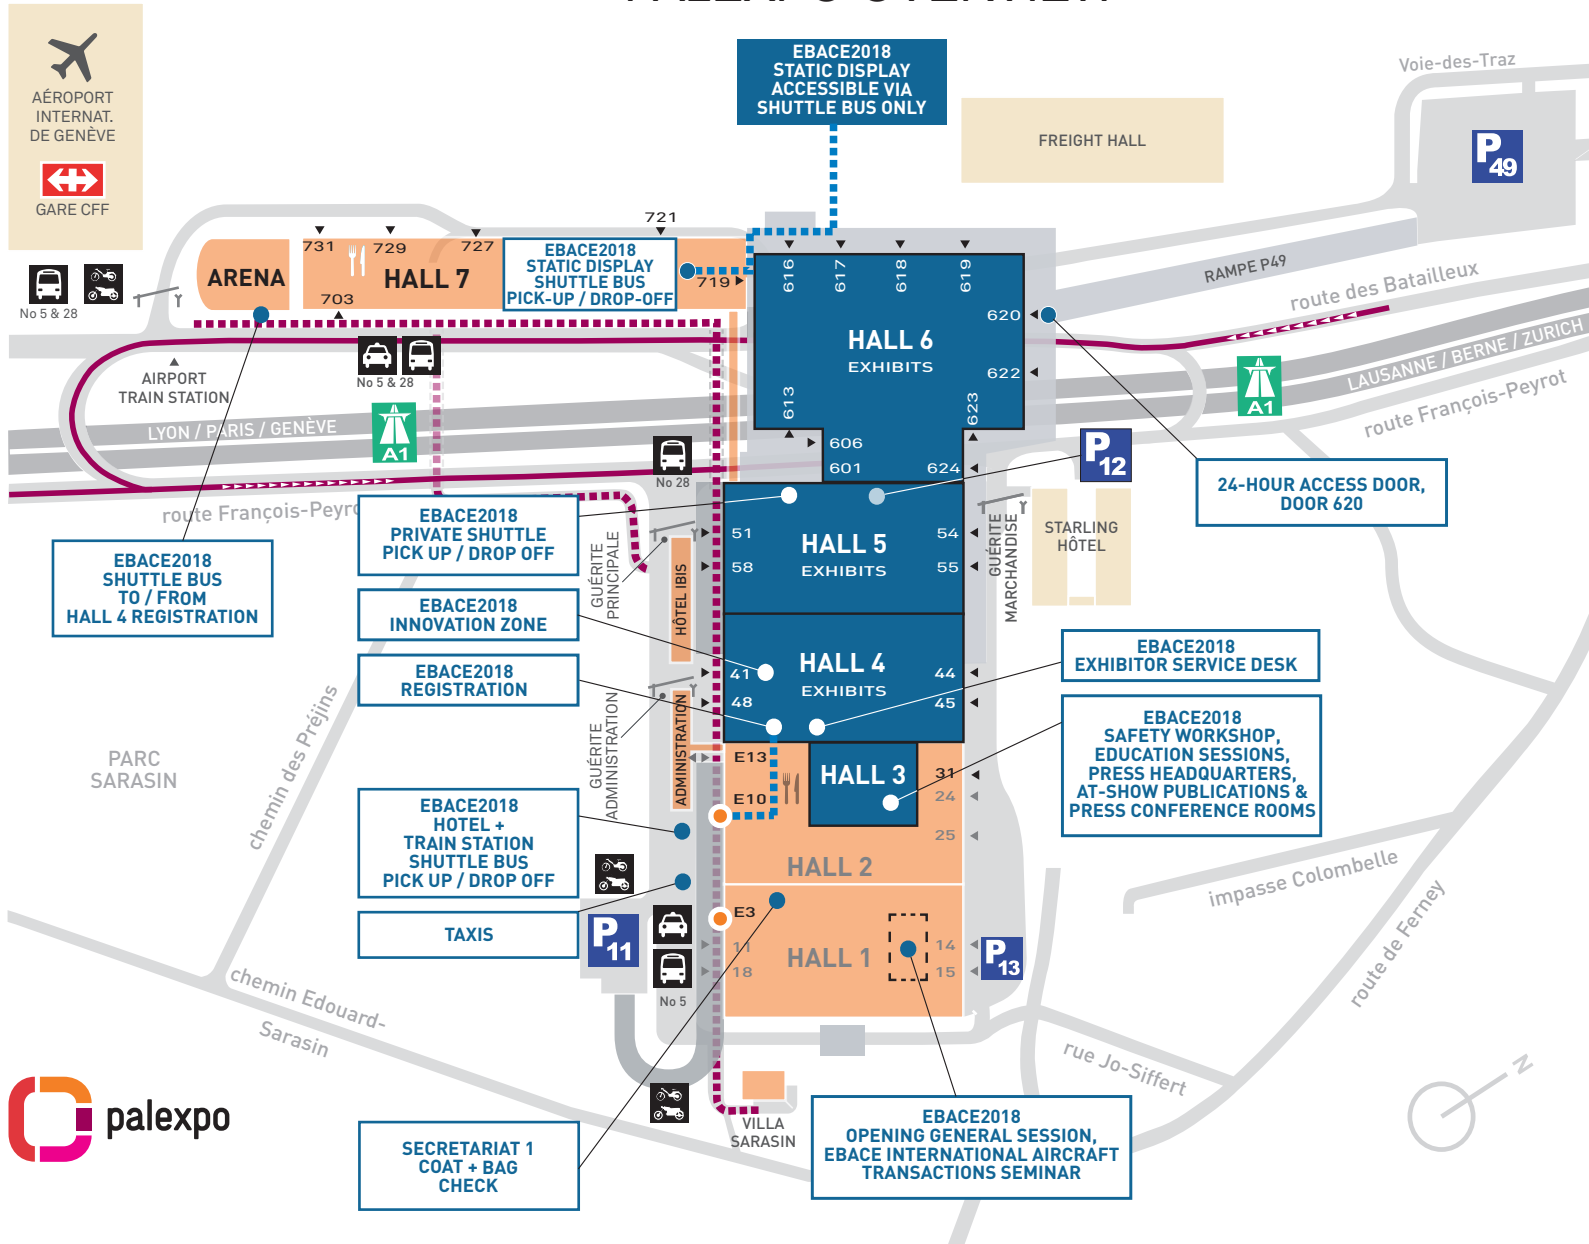

# PALEXPO OVERVIEW

**EBACE**  
29-31 MAY 2018 | GENEVA

-  GOODS ACCESS
-  PEDESTRIAN ACCESS
-  MOTORWAY
-  ROAD
-  CAR PARK ACCESS
-  GENEVA INTERNATIONAL AIRPORT
-  GENEVA-AIRPORT TRAIN STATION