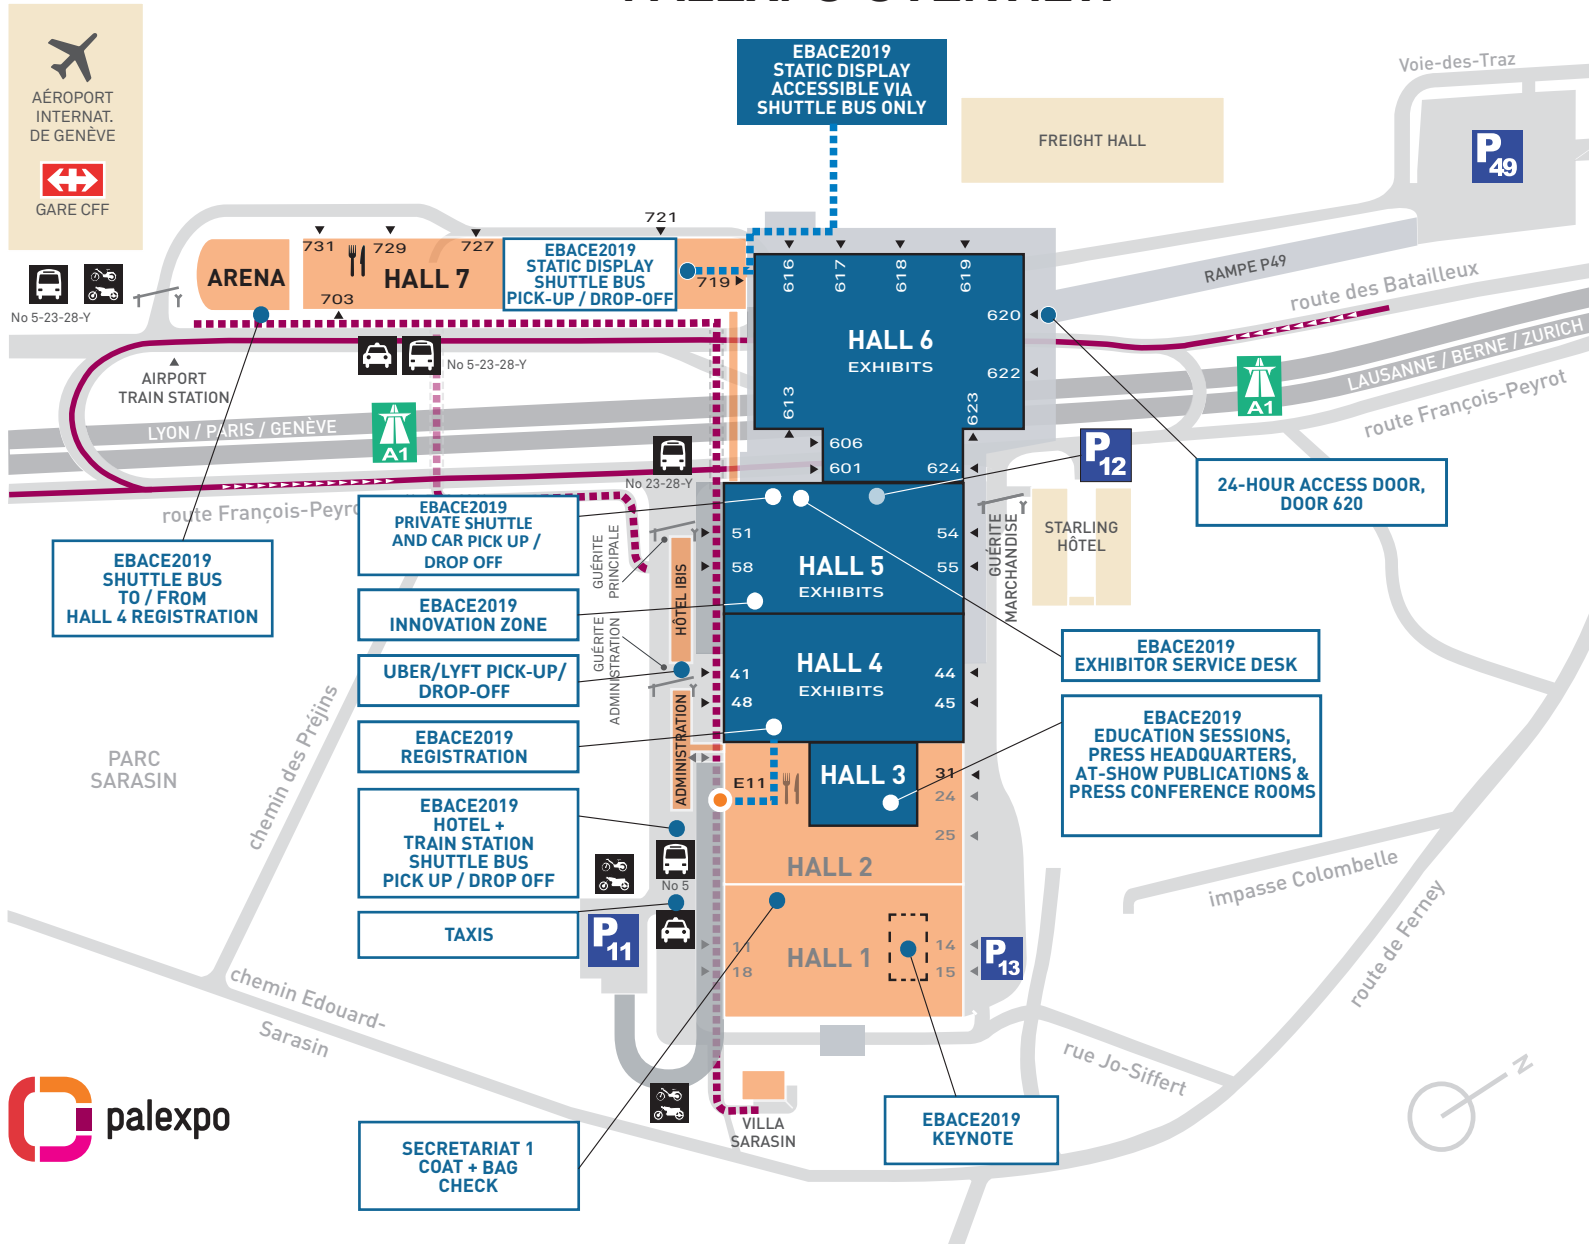

# PALEXPO OVERVIEW

# EBACE

21-23 MAY 2019 | GENEVA

-  GOODS ACCESS
-  PEDESTRIAN ACCESS
-  MOTORWAY
-  ROAD
-  CAR PARK ACCESS
-  GENEVA INTERNATIONAL AIRPORT
-  GENEVA-AIRPORT TRAIN STATION