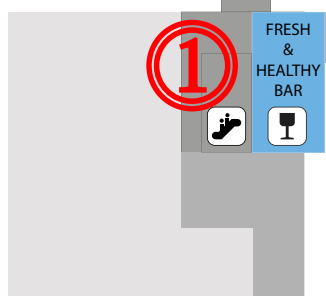

# HALL 5

# HALL 4

**7. LE CENTRAL RESTAURANT, HALL 3:**  
MOVE-IN & MOVE-OUT: 12:00 - 14:00  
SHOW DAYS: 11:30 - 15:00

**8. LE BAR, HALL 3:**  
08:00 - 18:00  
DAILY DURING MOVE-IN, SHOW DAYS & MOVE OUT

# HALL 7

- 1. HALL 7 FRESH & HEALTHY BAR:**  
MON 9:30 - 17:00; TUE 08:30 - 17:00; WED 08:30 - 15:00
- 2. EBACE AIRSTREAM:**  
MON 09:30 - 17:00; TUE 08:30 - 17:00; WED 08:30 - 15:00
- 3. EBACE VEGAN:**  
MON 11:30 - 15:30; TUE 11:30 - 15:30; WED 11:30 - 15:00