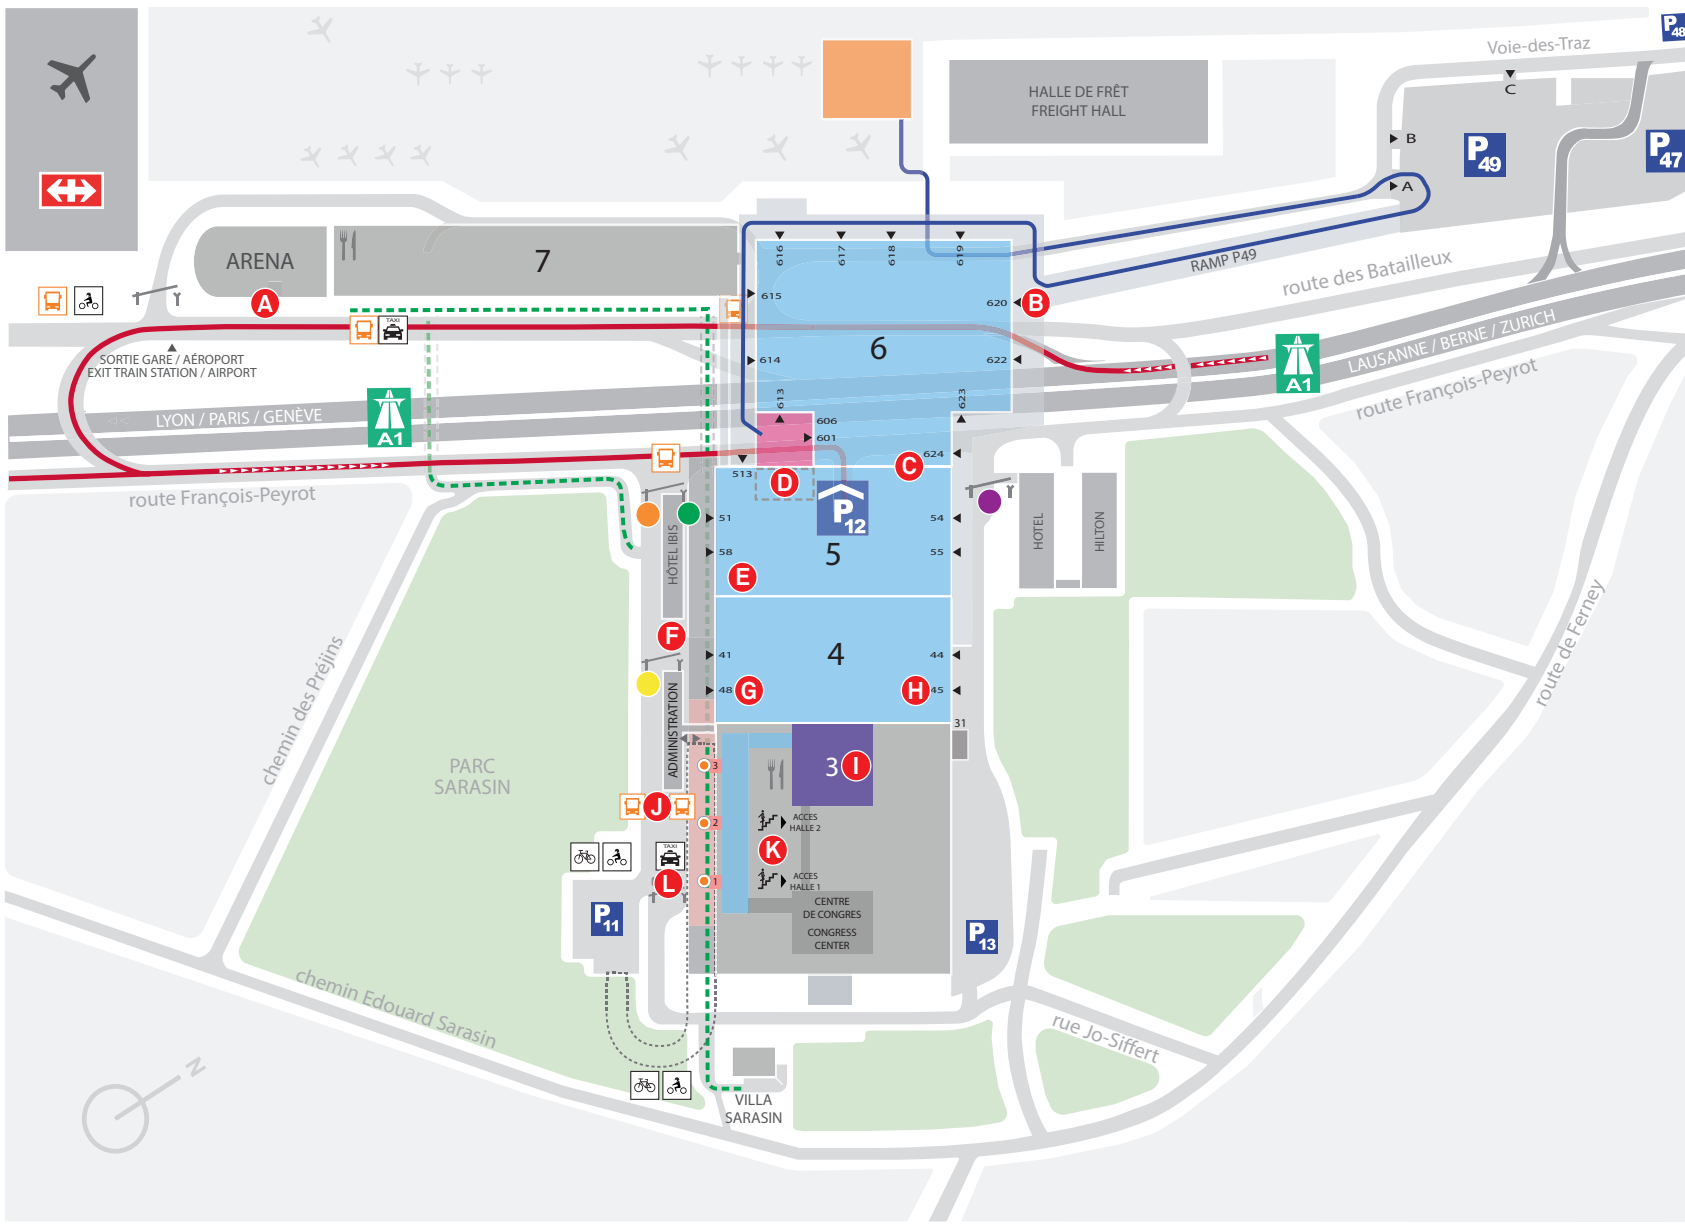

PLAN DE SITUATION
SITUATION MAP
LAGEPLAN

LÉGENDE - LEGEND - LEGENDE

- ENTRÉES VISITEURS
VISITORS ENTRANCES
BESUCHER-EINGANG
- SAS D'ENTRÉE
MAIN ENTRANCES
HAUPTINGÄNGE
- ACCÈS MARCHANDISES
GOODS ACCESS
WARENZUFUHR
- ACCÈS PIÉTONS
PEDESTRIAN ACCESS
FUSSGÄNGERZUGANG
- ACCÈS PARKING
CAR PARK ACCESS
PARKHAUSZUFAHRT
- AUTOROUTE
MOTORWAY
AUTOBAHN
- ROUTE
ROAD
STRASSE
- AÉROPORT INTERNATIONAL DE GENÈVE
GENEVA INTERNATIONAL AIRPORT
INTERNATIONALER FLUGHAFEN GENÈVE
- GARE CFF GENÈVE-AÉROPORT
GENEVA-AIRPORT TRAIN STATION
BAHNHOF GENÈVE-FLUGHAFEN

TRANSPORTS PUBLICS GENEVOIS
PUBLIC BUSES GVA
ÖFFENTLICHE GVA
(<https://www.tpg.ch>)

PALEXPO OVERVIEW

- HALLS 4, 5, 6 - EXHIBITS
- PRESS HEADQUARTERS
AT-SHOW PUBLICATIONS
PRESS CONFERENCE ROOMS
- AIRCRAFT DISPLAY
SHUTTLE BUS
PICK-UP / DROP-OFF
- AIRCRAFT DISPLAY
ACCESSIBLE VIA
SHUTTLE BUS ONLY

- SHUTTLE BUS TO / FROM HALL 4
REGISTRATION
- 24-HOUR ACCESS DOOR
- EDUCATION SESSIONS
EXHIBIT HALL THEATERS 1 & 2
- PRIVATE SHUTTLE
PICK-UP / DROP-OFF
- INNOVATION ZONE,
KEYNOTE SESSION
& AAM ZONE
- PRIVATE DRIVERS (UBER)
PICK-UP / DROP-OFF
- REGISTRATION
- EXHIBITOR SERVICE DESK
- PRESS HEADQUARTERS,
AT-SHOW PUBLICATIONS &
PRESS CONFERENCE ROOMS
- HOTEL + TRAIN STATION
SHUTTLE BUS
PICK-UP / DROP-OFF
- SECRETARIAT 1
COAT + BAG CHECK
- TAXIS

- GUERITE MARCHANDISE
DELIVERY GATEHOUSE
LIEFERSCHRANKE
- GUERITE ADMINISTRATION
ADMINISTRATION GATEHOUSE
ADMINISTRATIONSSCHRANKE
- GUERITE PRINCIPALE
MAIN GATEHOUSE
HAUPTSCHRANKE
- DOUANE
CUSTOMS OFFICE
ZOLL